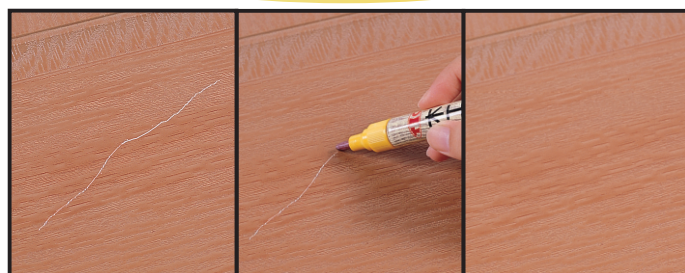

居家DIY
修護

タッチアップステック

木製品 柱や造作部分の釘穴・割れ目に………
皮製品 小さくても気になる傷を簡単に補修する

特性

1. 透明性良好，色彩鮮明。
透明性佳色彩鮮豔。
Excellent transparency and bright color
2. 耐久耐候不易退色。
Good durability and weather proof,
the color is not easy to fade away.
3. 隔天因筆蓋未蓋斷水時，在欲塗面多劃二、三十下後，出水依然順暢。
If the pen can't be used smoothly next day because its cap is not put on, draw on the surface you would like to paint 20~30 times. Then the pen can be used smoothly again.
4. 打開筆蓋直接塗畫、粗細皆可使用便利。
Remove the cap of the pen for paint directly. All kinds of pen points are available for use. So, this product is convenient to use.
5. 共60色，色彩齊全豐富。
There are totally 60 colors available for your choice.